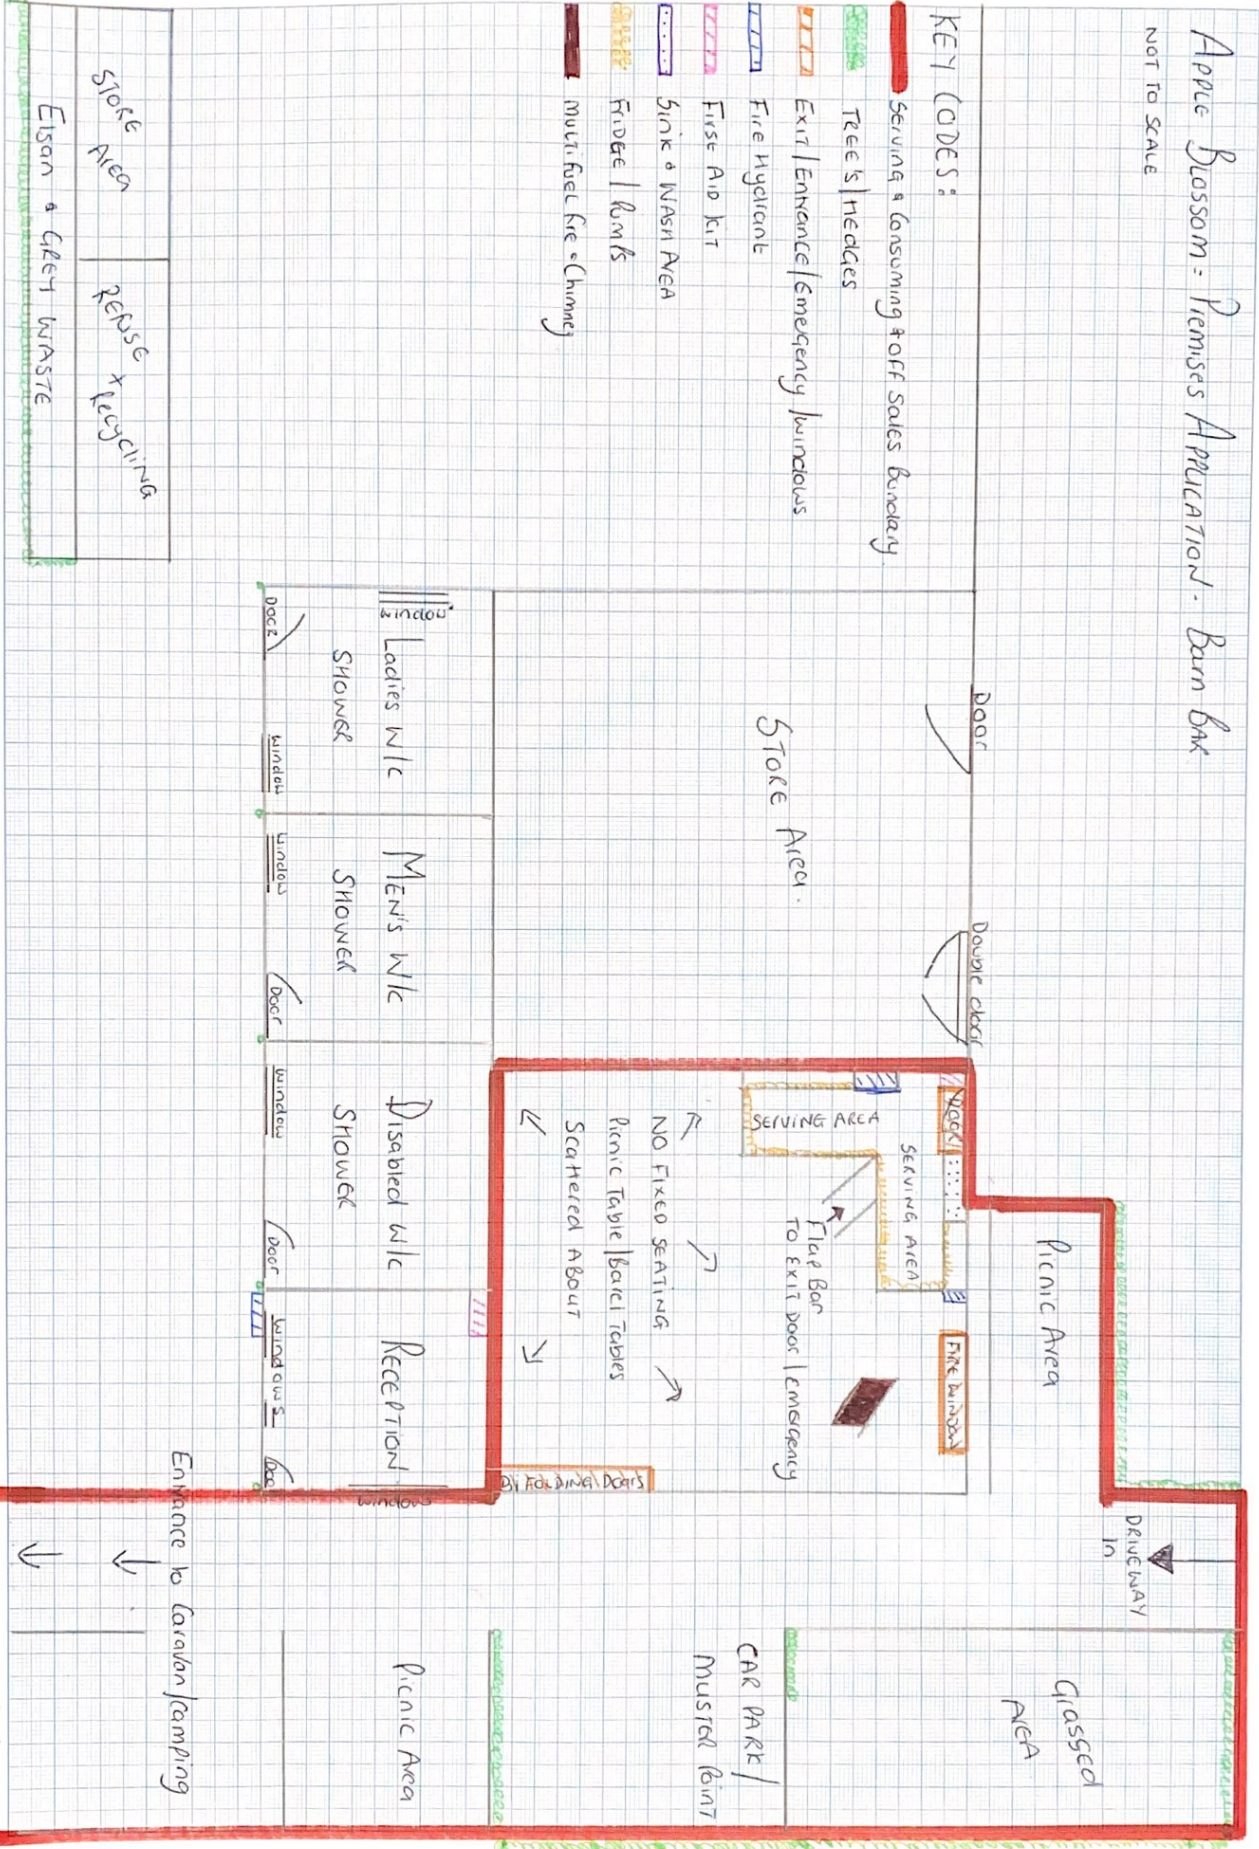

Show n

Camping
field

Caravan /
Camping
field

Grass
Area
Car
Park

Apple Blossom
Caravan and Camp

Hirst Rd

Apple Blossom - Premises Application - Barn Bar

NOT TO SCALE

KEY (CODES):

- Serving & Consuming Staff Sales Boundary
- Tree's Hedges
- Exit / Entrance / Emergency Windows
- Fire Hydrant
- First Aid Kit
- Sink & Wash Area
- Fridge / Rm's
- Multifuel fire chimney

* See attached map of Site *